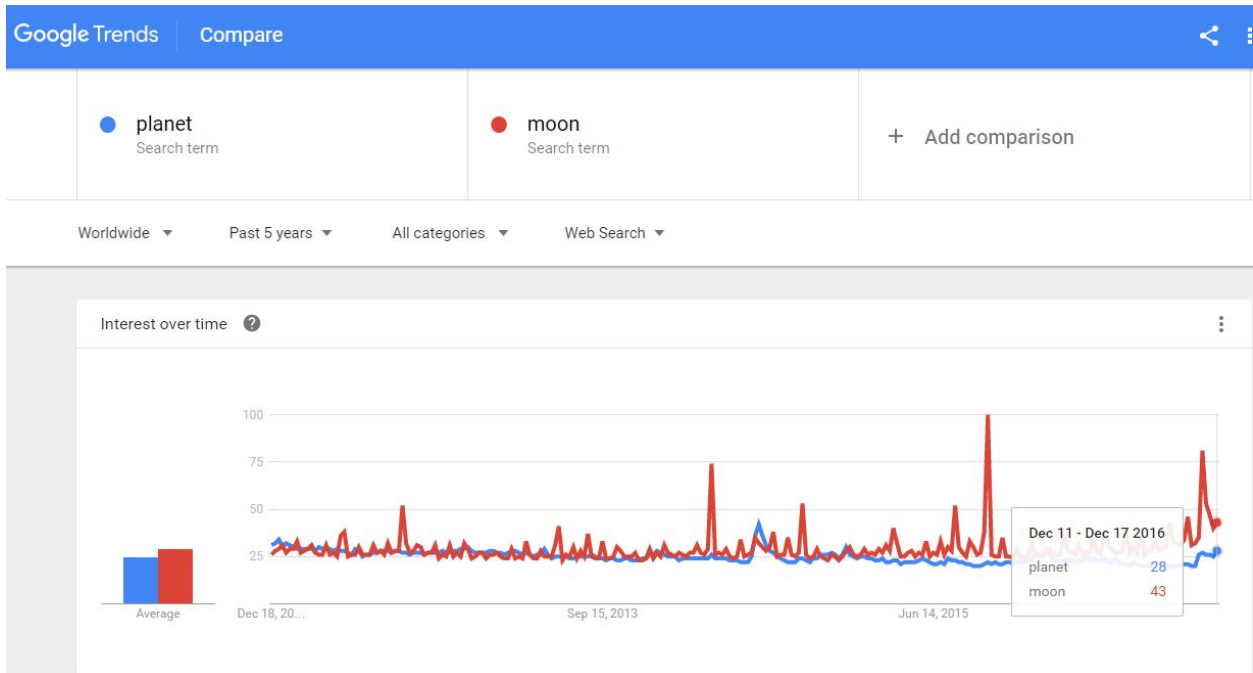

Evidence of Frequency

Popularity estimation of proposed characters based on comparison to existing characters using Google Trends

PLANET - 90% popularity: planet 35 vs Earth 39

<https://trends.google.com/trends/explore?q=planet,earth>

PLANET - 65% popularity: planet 28 vs moon 43

<https://trends.google.com/trends/explore?q=planet,moon>

PLANET - 19% popularity: planet 7 vs star 36

<https://trends.google.com/trends/explore?q=planet,star>