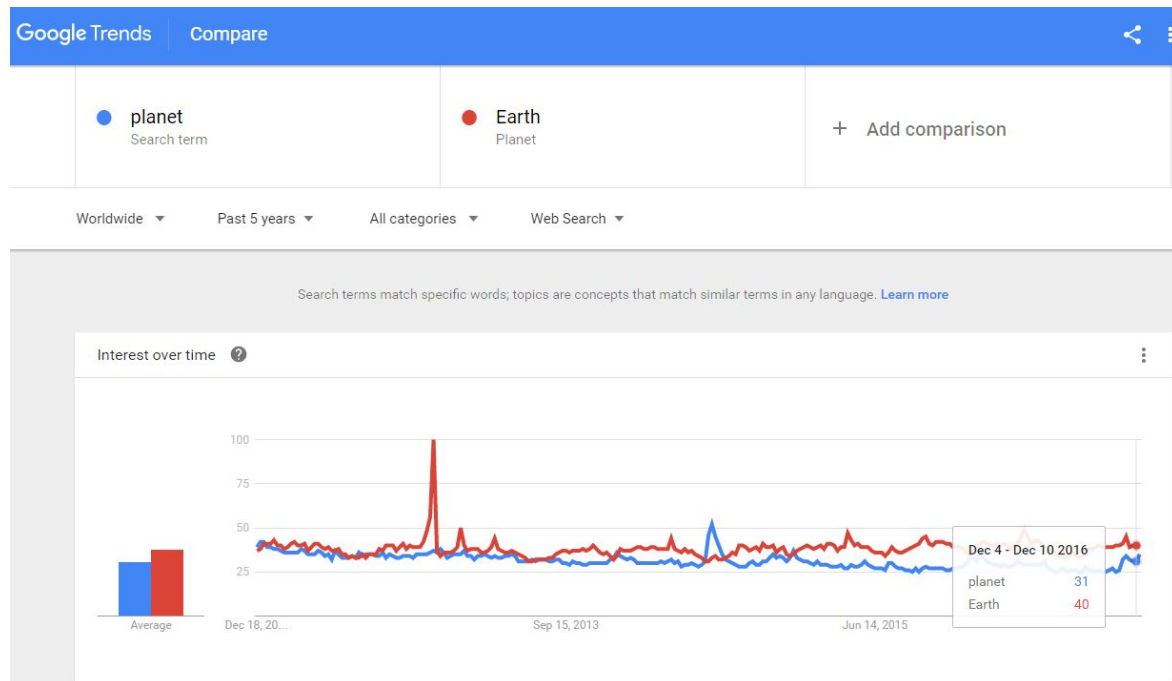

Evidence of Frequency

Popularity estimation of proposed characters based on comparison to existing characters using Google Trends

PLANET - 90% popularity: planet 35 vs Earth 39

<https://trends.google.com/trends/explore?q=planet,earth>