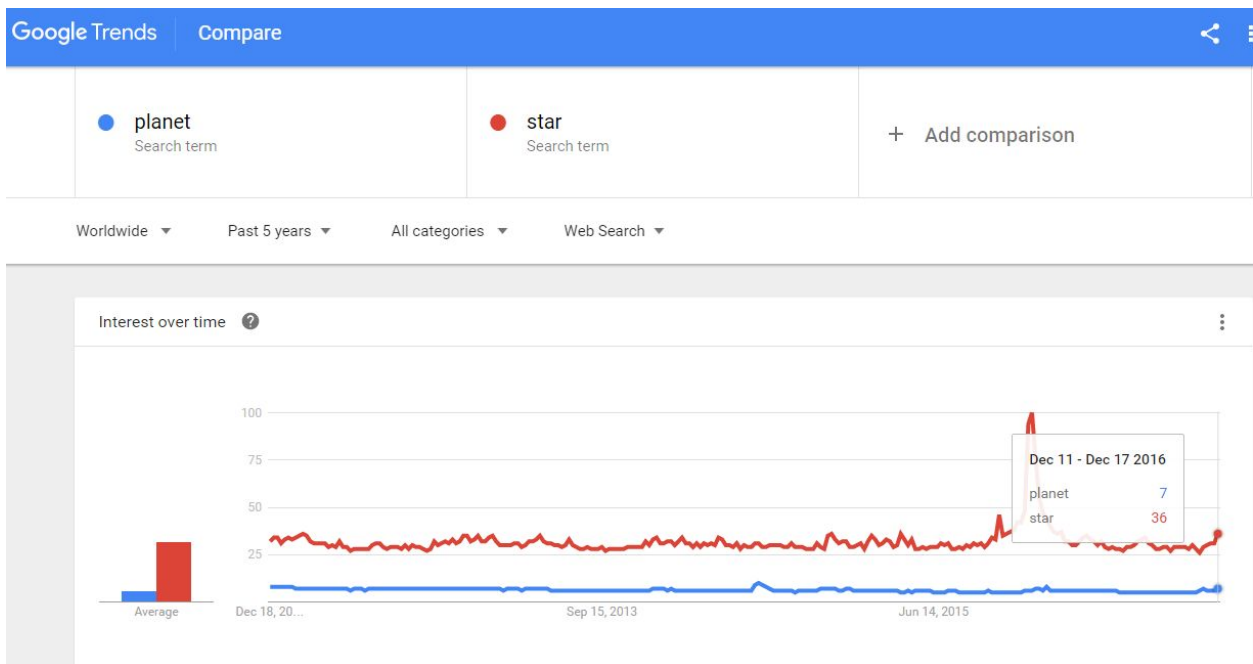

Evidence of Frequency

Popularity estimation of proposed characters based on comparison to existing characters using Google Trends

PLANET - 90% popularity: planet 35 vs Earth 39

<https://trends.google.com/trends/explore?q=planet,earth>

PLANET - 65% popularity: planet 28 vs moon 43

<https://trends.google.com/trends/explore?q=planet,moon>

PLANET - 19% popularity: planet 7 vs star 36

<https://trends.google.com/trends/explore?q=planet,star>